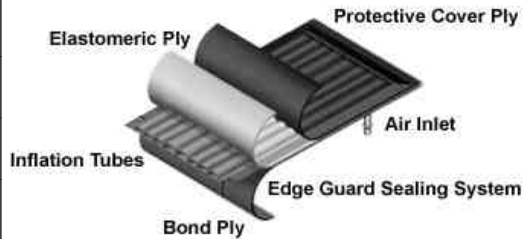

SMR De-Ice Boots

Cleveland Brakes

Lycoming Parts

FORT WORTH OFFICE
3724 North Commerce Street
Fort Worth, TX 76106
Toll Free: 800-458-1535
Phone: 817-624-9882
Fax: 817-625-8936

DALLAS OFFICE
PILOT SHOP
4500 Ratliff Lane, Suite 109
Addison, TX 75001
Toll Free: 800-237-2635
Phone: 972-931-9896
Fax: 972-931-9899