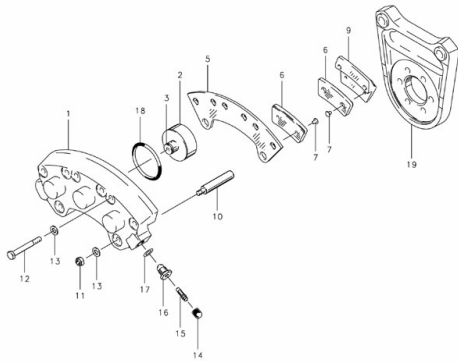

SMR De-Ice Boots

Cleveland Brakes

Lycoming Parts

FORT WORTH OFFICE
3724 North Commerce Street
Fort Worth, TX 76106
Toll Free: 800-458-1535
Phone: 817-624-9882
Fax: 817-625-8936

DALLAS OFFICE
PILOT SHOP
4500 Ratliff Lane, Suite 109
Addison, TX 75001
Toll Free: 800-237-2635
Phone: 972-931-9896
Fax: 972-931-9899